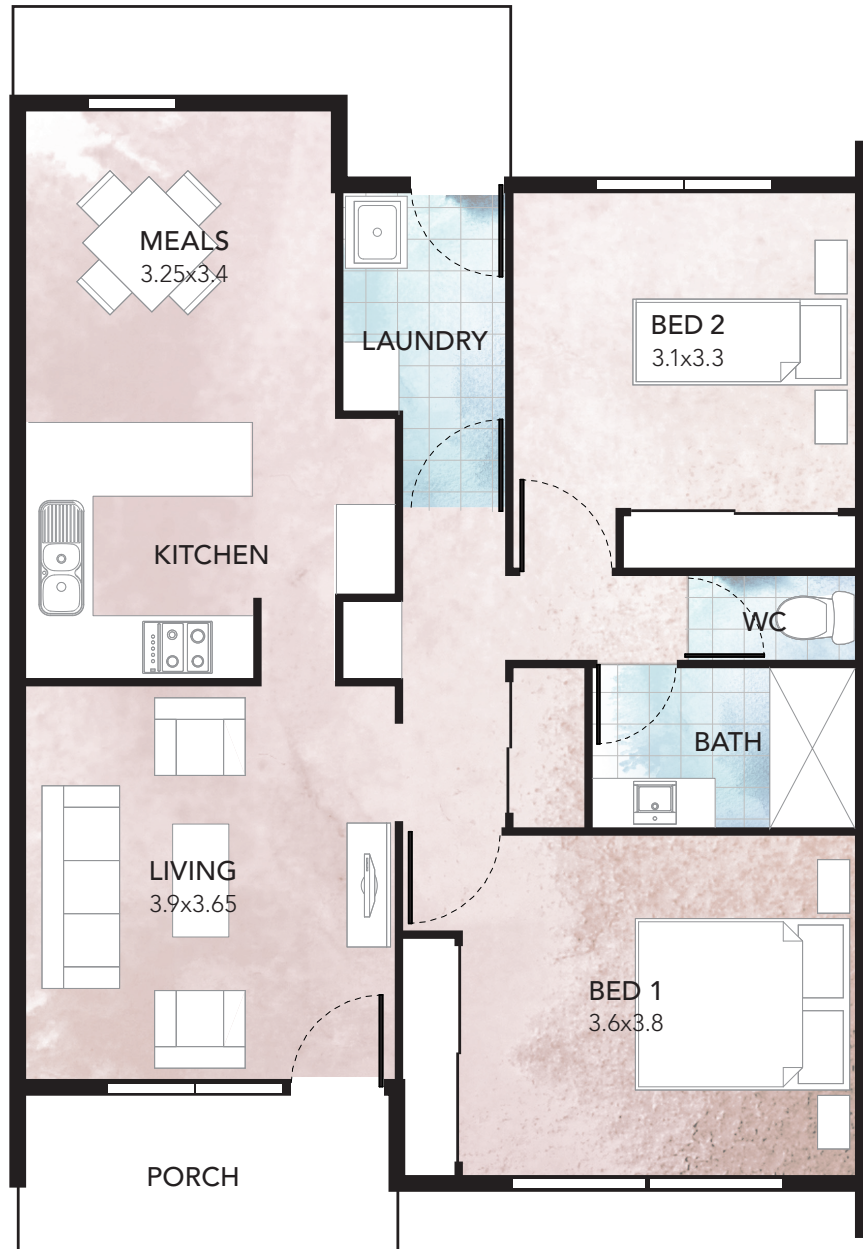

Boyd

HOUSE AREA
87.5m²

HOUSE AREA
9.5sq

 2

 1

 1

CALL **1800 013 451**
EMAIL **office@bendigorv.com.au**
WEB **www.bendigorv.com.au**

Bendigo Retirement Village
A Friendly, Caring and Supportive Community