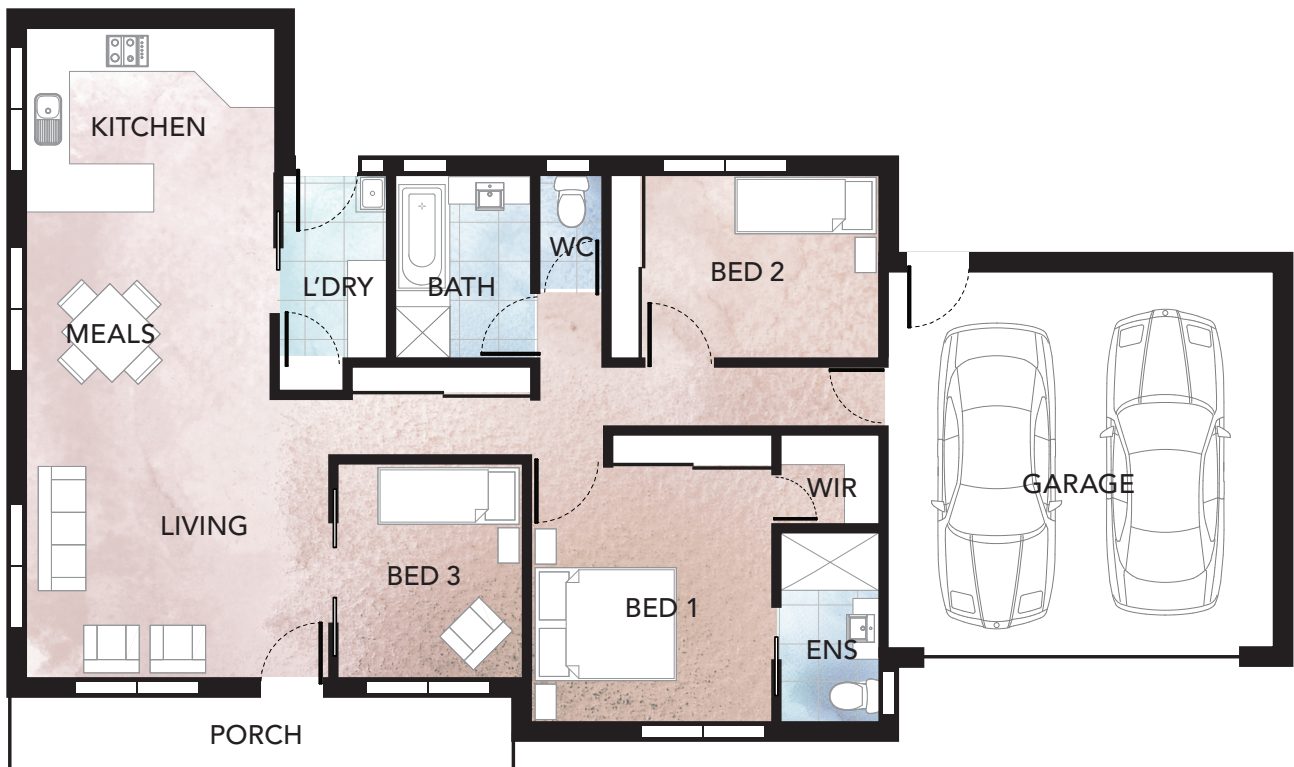

Williams 2/48 Broad Parade

HOUSE AREA
129m²

HOUSE AREA
13.9sq

3

2

2

CALL **1800 013 451**
EMAIL **office@bendigorv.com.au**
WEB **www.bendigorv.com.au**

Bendigo Retirement Village
A Friendly, Caring and Supportive Community